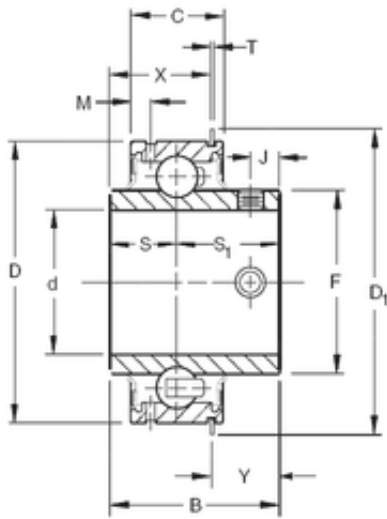

Toyana BEARING-SINGAPORE (PTE)LTD.

19.05 mm x 47 mm x 30,96 mm Timken ER12DD Ball Insert Bearings

Bearing No. ER12DD

Size	19.05x47x30.96 mm
Bore Diameter	19.05 mm
Outer Diameter	47 mm
Width	30,96 mm
d	19.05 mm
D	47 mm
B	30,96 mm
C	15,88 mm
Y	16,61 mm
S1	18,26 mm
X	14,35 mm
D1	52,4 mm
F	28,17 mm
J	5,16 mm
M	3,97 mm
S	12,7 mm
T	1,2 mm
Thread (G)	M5X0,8

ER12DD Bearing 2D drawings and 3D CAD models